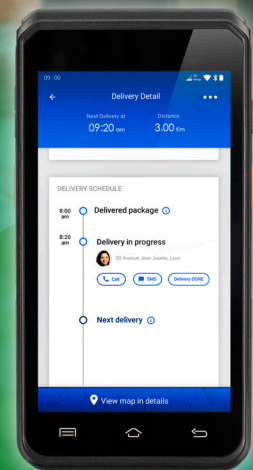

Small merchant

Transportation

Restaurant

Home service

The AXIUM EX6000 brings a high-mobility digital payment acceptance solution to any mobile business.

- **The power of Android 10.**
Harness the power of the Appstore.
- **Small enough to carry**
in the pocket all day
- **Payment anywhere and anytime** (4G, 3G, GPRS, Bluetooth and WiFi)
- **Large 5" touchscreen**
and ergonomic interface
- **Optimized battery** for a long business day on the go (2930mAh, 11.28 Wh)
- **Powerful processing** to increase speed and output
 - Boosted memory (Up to 2GB RAM 16GB FLASH)
 - High speed processor (ARM Quad-core cortex A53)
- **Powerful rear camera** (5MP) and scanner (option)
- **All methods of payment accepted** (EMV Chip & PIN, contactless, magstripe or digital wallets and QR-code based payment)
- **Raising the bar on security** with PCI PTS v6

OS	• Android	• Android 10 Security OS	•
Memory	• Internal	• 8GB Flash, 1GB RAM • 16GB Flash, 2GB RAM	•
	• External	• MicroSD Card slot	• Option
Processor	• Application processor	• 64-bit ARM, Cortex Quad-core A53, 1.3GHz	•
	• Crypto processor	• 32-bit ARM, security core SC300, 192MHz	•
Card readers	• Magnetic card reader	• Support ISO 1/2/3 track data, bi-directional swiping	•
	• Smart card reader	• EMV Contactless L1 3.0 spec compliant; support ISO / IEC 14443 Type A / B	•
	• NFC/contactless		•
SAM /SIM slots	• 3 slots (SAM + SIM)	• 2 SIM + 1 SAM • 1 SIM + 2 SAM	• Option
Display	• Color / capacitive multi-touch	• 5.0"HD, 1280 × 720 px	•
Keys & Keypad	• Quick scan keys	• 2 Quick scan keys	•
	• Power key & volumes keys	• 1 Power key & 2 volumes keys	•
	• Capacitive screen keys	• Physical screen keys: Menu, Home, Back	•
Terminal wake-up	• Wake-up gesture	• Double click capacitive screen to wake up the terminal system	•