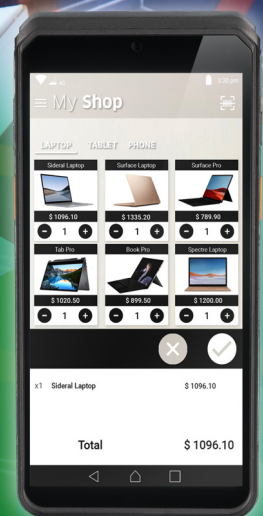

Retail chain

Transportation

Hotel chain

Restaurant chain

The AXIUM EX8000 is the perfect answer for retailers who want to extend the digital payment experience throughout the entire point of sale

- **The power of Android 10.**
 Harness the power of the Appstore.
- **Payment anywhere and anytime** (4G, 3G, GPRS, Bluetooth and WiFi)
- **Large 6" touchscreen** and ergonomic interface
- **Powerful cameras**
 - Front camera (2MP)
 - Rear camera (8MP)
- **Powerful processing** to increase speed and output
 - Boosted memory (Up to 3GB RAM 32GB FLASH)
 - High speed processor (ARM Quad-core cortex A53)
- **Long-lasting battery** for the lengthy working day (up to 4040mAh, 15.55 Wh)
- **All methods of payment accepted** (EMV Chip & PIN, contactless, magstripe or digital wallets and QR-code based payment)
- **Full range of accessories** such as protective hoster and gang charger
- **Compact yet robust**
- **Raising the bar on security** with PCI PTS v6
- **High-end barcode reader**

OS	• Android	• Android 10 Security OS	•
Memory	• Internal	• 16GB Flash, 2GB RAM • 32GB Flash, 3GB RAM	• Option
	• External	• MicroSD Card slot	•
Processor	• Application processor	• 64-bit ARM, Cortex Quad-core A53, 1.3GHz	•
	• Crypto processor	• 32-bit ARM, security core SC300, 192MHz	•
Card readers	• Magnetic card reader	• Support ISO 1/2/3 track data, bi-directional swiping	• Option
	• Smart card reader		•
	• NFC/contactless	• EMV Contactless L1 3.0 spec compliant; support ISO / IEC 14443 Type A / B	•
SAM /SIM slots	• 4 slots (SAM + SIM)	• 2 SIM + 2 SAM • 1 SIM + 3 SAM	• Option
Display	• Color / capacitive multi-touch	• 6.0"HD+, 1440 × 720 px	•
Keys & Keypad	• Quick scan keys	• 2 Quick scan keys	•
	• Power key & volumes keys	• 1 Power key & 2 volumes keys	•
	• Capacitive screen keys	• Virtual screen keys: Menu, Home, Back	•
Terminal wake-up	• Wake-up gesture	• Double click capacitive screen to wake up the terminal system	•