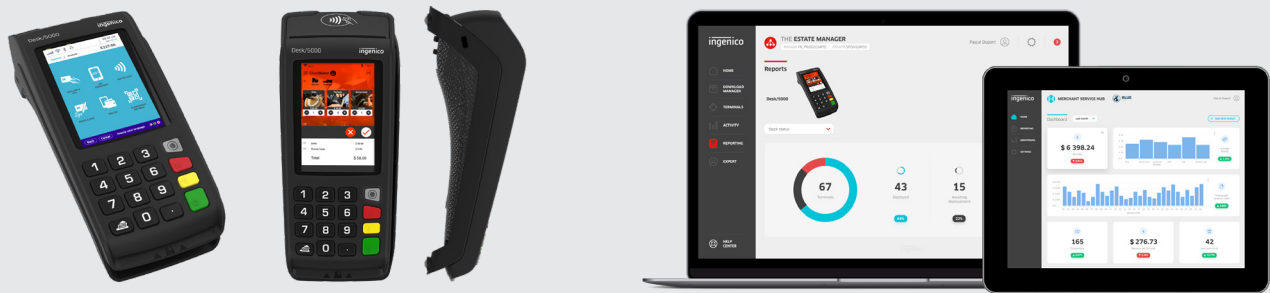

• **Robust design for demanding environment**

The responsive keypad improves PIN entry combined with the advanced outer casing make the Desk/5000 very robust, to suit with the most demanding situations.

• **Optimized checkout with a PIN pad connection**

The compact Desk/1000 series can connect to Desk/5000 terminal – saving space on the worktop and speeding up the checkout.

• **Highest security**

The Desk/5000 is certified and fully compliant with the latest global and local PCI regulations. The Telium TETRA OS has been future-proofed with top-of-the-line cryptography software and Ingenico's world-class peer-to-peer encryption technology to keep data safe.

• **Optimal user-experience**

The terminal's intuitive user interface – including powerful multimedia capabilities and a large 3.5 inch color touchscreen – provides best-in-class experiences for customers.

• **Sustainable design and packaging**

Our state-of-the-art manufacturing techniques enhance the ability to recycle this terminal. Paper consumption has been reduced on the Desk/5000 thanks to new digital receipt solutions and digitized product documentation.

• **Compatible with Ingenico's suite of services**

Keeping the solutions connected, the Desk/5000 works in unison with Ingenico's supporting service platforms, meaning merchants will have access to business services such as estate management

Processor	Application & Crypto processor	Cortex A5	✓
Memory	- Internal - External	512 MB Flash, 512 MB RAM - MicroSD up to 32GB	✓
OS		Telium TETRA	✓
SAM		2 SAM	✓
Card readers	- Magstripe - Smart card - Contactless	- ISO 1/2/3, 500K lifespan - EMV Level 1, 500K lifespan - EMV Level 1	✓
Display	Color	3.5" backlit, HVGA (480x320) pixels	✓
Touchscreen	Resistive		✓
Keypad		16 hardtop keys, raised marking, backlit	✓
Audio	- Buzzer - Speaker - Audio Jack	- Mono - Stereo	✓
Video	Video accelerator	H264 codec	✓
Thermal printer	- Speed in l/s - Paper roll cage	20 l/s 2 1/4" (58mm) width x 40mm	✓
Terminal connectivity	Wired	- Dial-up MODEM - Ethernet 10/100 base T	✓
Terminal connections	- USB - Power Supply	1 USB Host 1 USB Slave - Dedicated power Jack 1 RS232	✓
Power supply		32W (8v – 4a)	✓
Terminal size		7.3x2.6x3.2x2.6" (187x82x68 mm)	✓
Weight		12 oz (340 g)	✓
Environment	- Operating Temperature - Storage Temperature - Operating Humidity	32°F to 104°F (0°C to +40°C) -4°F to 131°F (-20°C to +55°C) 85% non-condensing at 104°F (+40°C)	✓
Accessory	- Magic Box - Privacy shield - Stylus Kit	1xRS + 1xPower+1xEth.+1xLine In - Field upgradable	✓ Optional Optional
Security		PCI PTS 5.x	✓

www.ingenico.com

ingenico